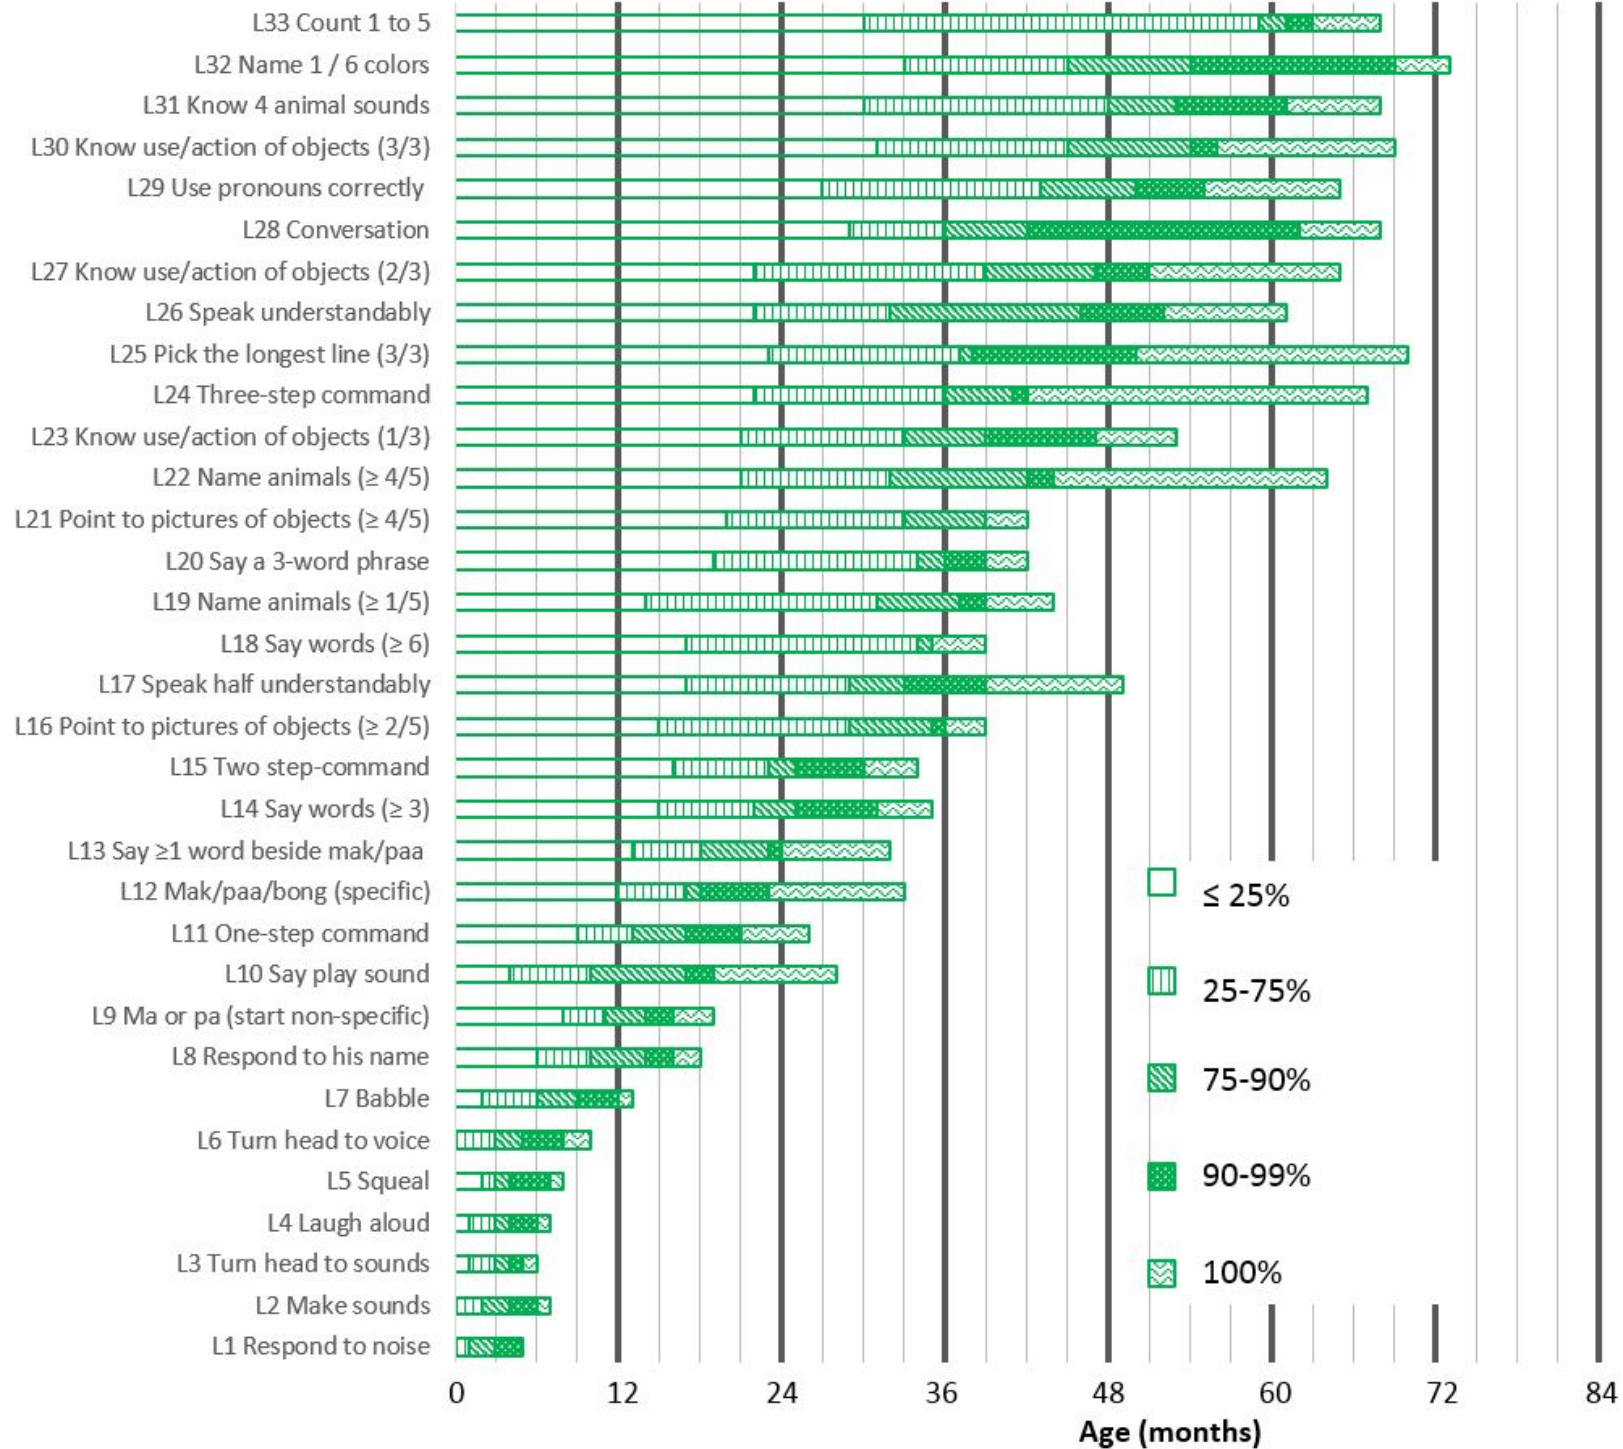

cDMAT 2019 Language/cognition performance reference chart