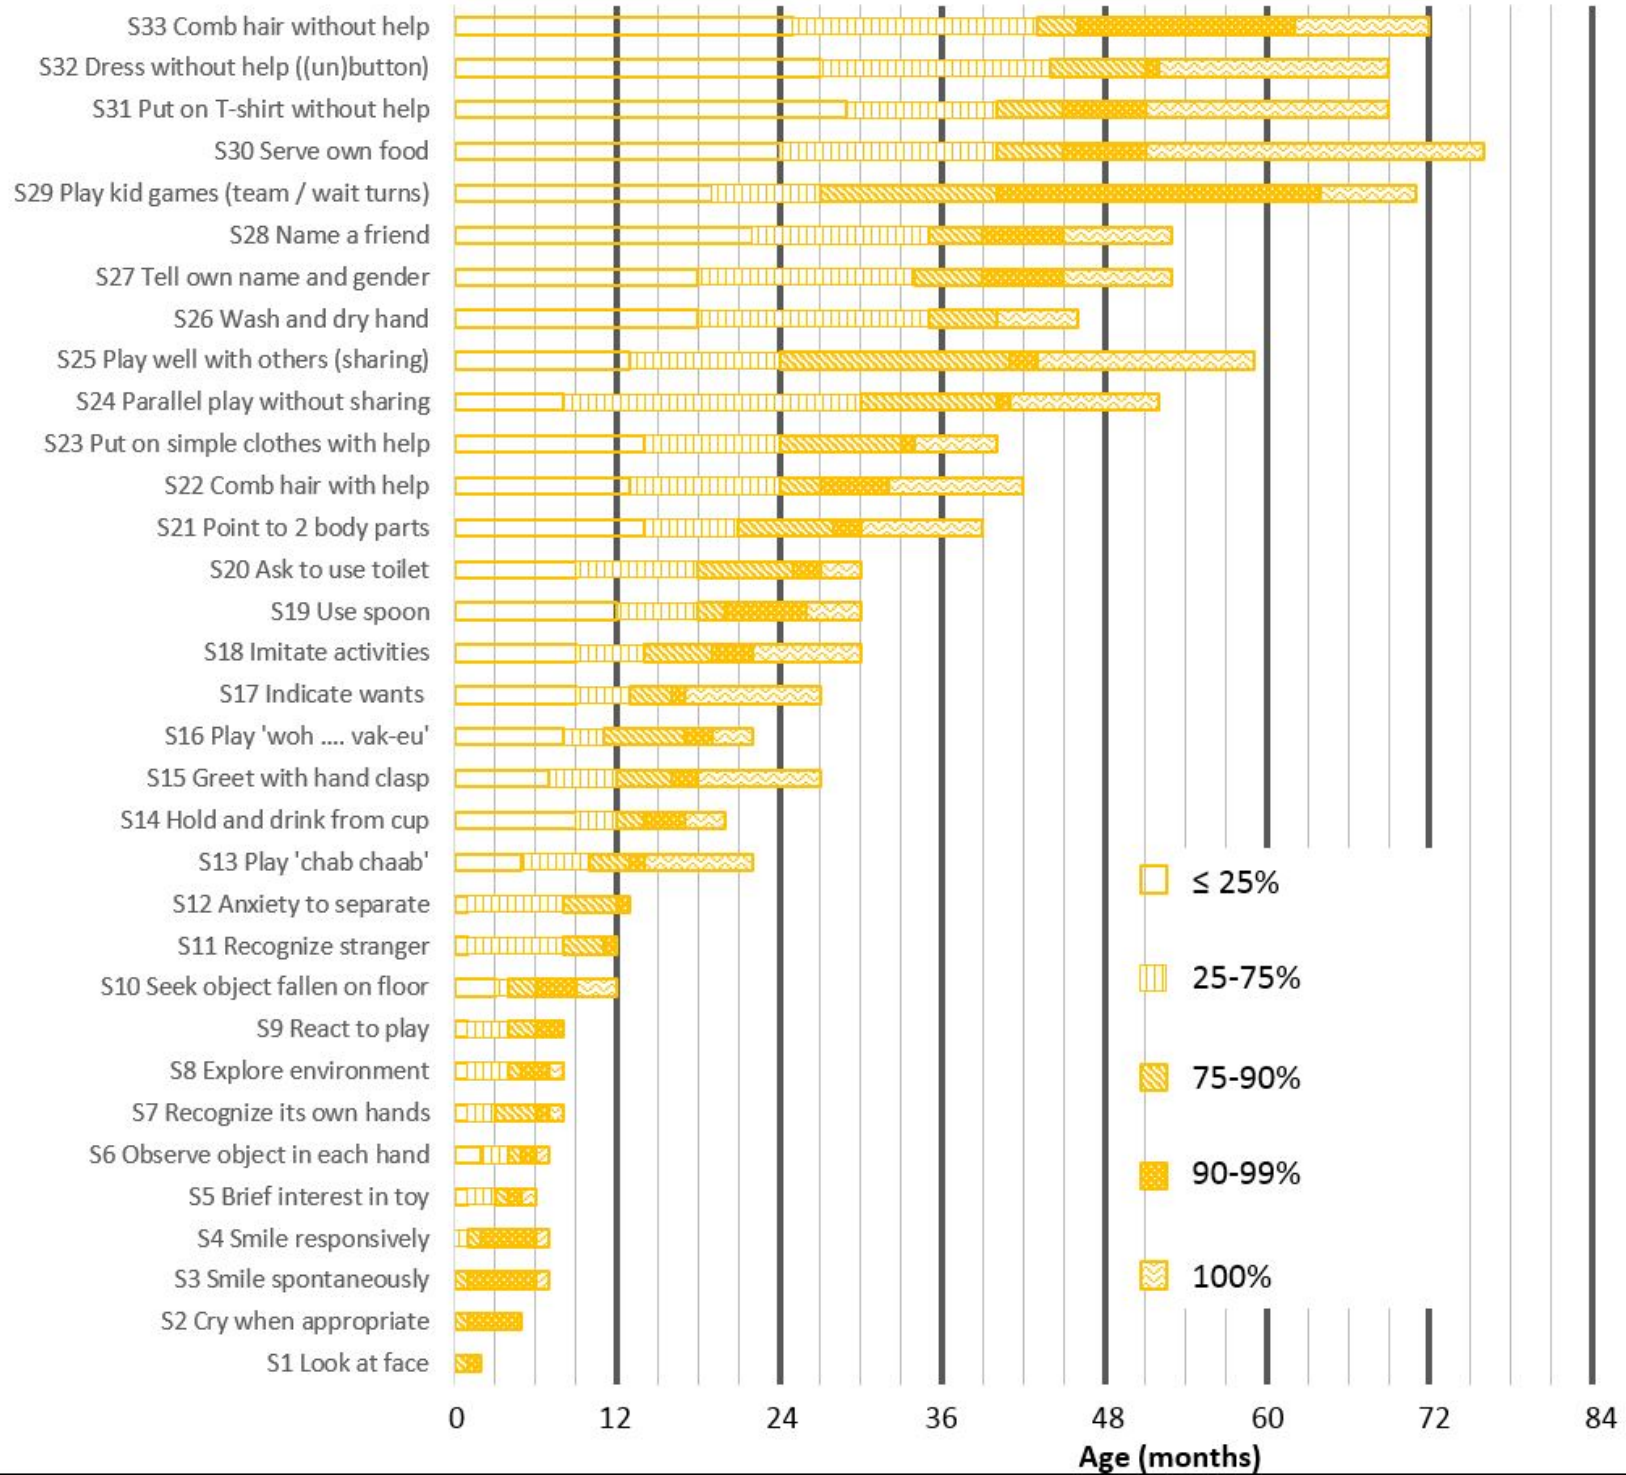

# cDMAT 2019 Social/personal performance reference chart